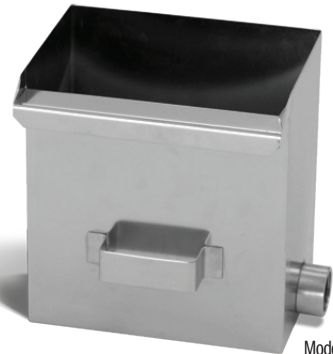

# COLUMBIA PRODUCTS SANI-LAV®

**Knife Sterilizers – Models 552, 555 and 556**

Model 552

Model 556

Model 555

**552**

■ Top

■ Front

■ Side

■ Back

**555**

■ Top

■ Front

■ Side

■ Back

**556**