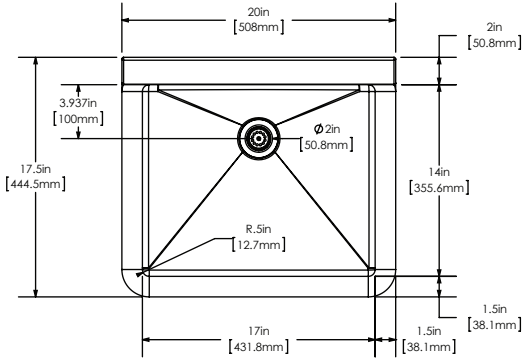

COLUMBIA PRODUCTS SANI-LAV[®]

Wall Mounted Sink – Model 7058

Columbia does not recommend use with harsh chemicals.
NSF/ANSI Standard 2 - Food Equipment.

Parts List

- (1) Wall mount sink
- (1) Wall-mounting bracket
- (2) Support brackets with 4 mounting bolts
- (1) Strainer assembly with basket

Top

Wall Mounting Detail

Front

Side

Hole Configurations