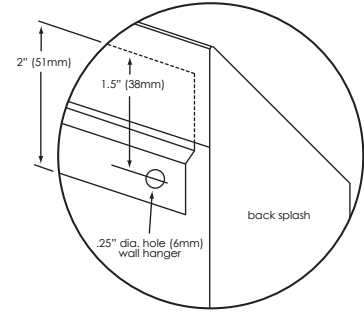

COLUMBIA PRODUCTS SANI-LAV[®]

Wall Mounted Sink – Model 7058

Columbia does not recommend use with harsh chemicals.
NSF/ANSI Standard 2 - Food Equipment.

Parts List

- (1) Wall mount sink
- (1) Wall-mounting bracket
- (2) Support brackets with 4 mounting bolts
- (1) Strainer assembly with basket

Top

Wall Mounting Detail

Front

Side

Hole Configurations