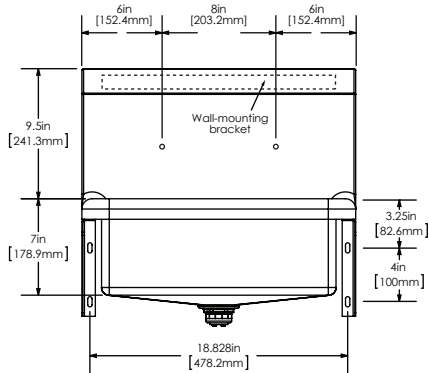

COLUMBIA PRODUCTS SANI-LAV[®]

Wall Mounted Sink – Model 7058

Columbia does not recommend use with harsh chemicals.
NSF/ANSI Standard 2 - Food Equipment.

Parts List

- (1) Wall mount sink
- (1) Wall-mounting bracket
- (2) Support brackets with 4 mounting bolts
- (1) Strainer assembly with basket

Top

Wall Mounting Detail

Front

Side

Hole Configurations