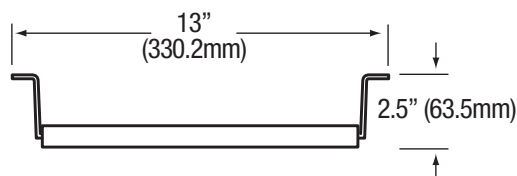

COLUMBIA PRODUCTS

SANI-LAV[®]

Slotted Knife Support Models 564 and 566

Model 566

■ Top

■ Front

■ Side

Model 564

■ Top

■ Front

■ Side