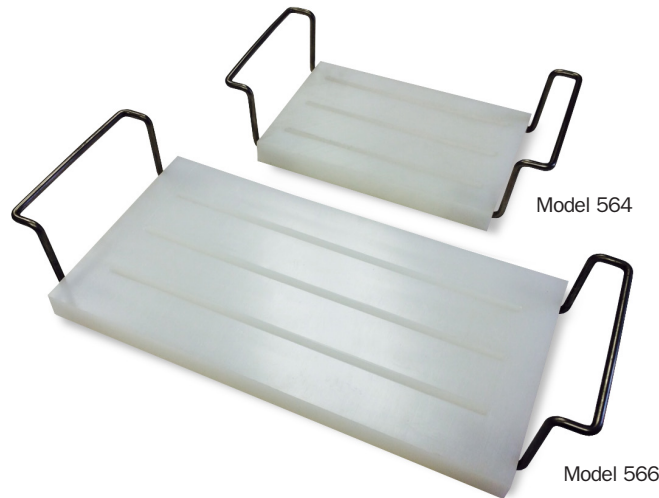

COLUMBIA PRODUCTS

SANI-LAV[®]

Slotted Knife Support Models 564 and 566

Model 566

■ Top

■ Front

■ Side

Model 564

■ Top

■ Front

■ Side