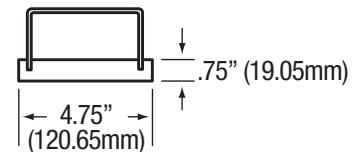

COLUMBIA PRODUCTS

SANI-LAV[®]

Slotted Knife Support Models 564 and 566

Model 566

■ Top

■ Front

■ Side

Model 564