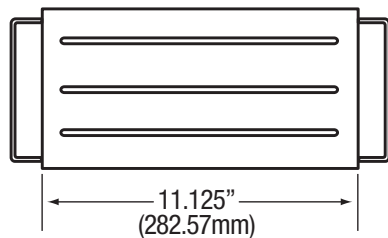

COLUMBIA PRODUCTS

SANI-LAV[®]

Slotted Knife Support Models 564 and 566

Model 566

■ Top

■ Front

■ Side

Model 564

■ Top

■ Front

■ Side