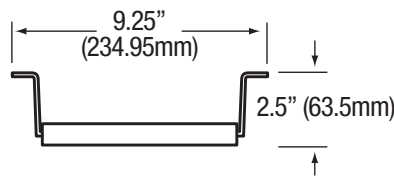

COLUMBIA PRODUCTS

SANI-LAV[®]

Slotted Knife Support Models 564 and 566

Model 566

■ Top

■ Front

■ Side

Model 564

■ Top

■ Front

■ Side