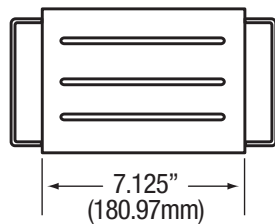

COLUMBIA PRODUCTS

SANI-LAV[®]

Slotted Knife Support Models 564 and 566

Model 566

■ Top

■ Front

■ Side

Model 564

■ Top

■ Front

■ Side