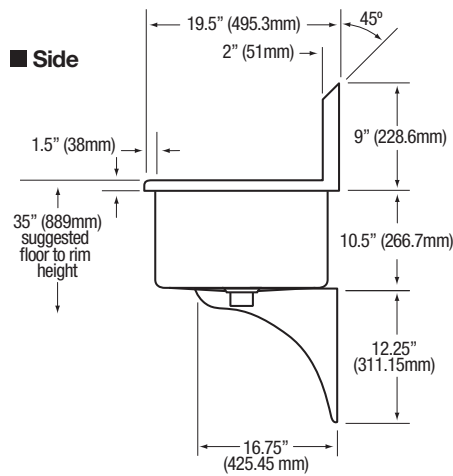

# COLUMBIA PRODUCTS SANI-LAV<sup>®</sup>

Wall Mounted Scrub Sink – Model 5320

Columbia does not recommend use with harsh chemicals.  
NSF/ANSI Standard 2 - Food Equipment.

**Parts List**

- (1) Wall Mount Sink
- (1) Strainer assembly with basket
- (2) Wall-mounting brackets
- (2) Support brackets

**Top**

**Front**

**Side**

**Floor Mounting Detail**

**Hole Configuration**