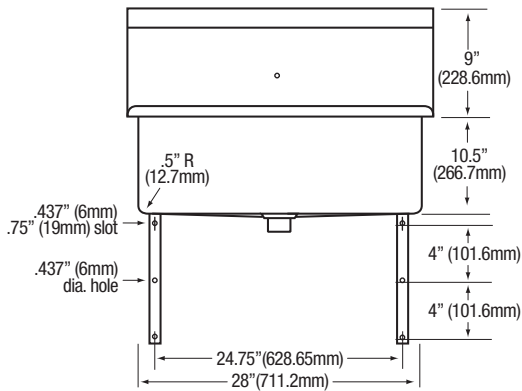

# COLUMBIA PRODUCTS SANI-LAV<sup>®</sup>

Wall Mounted Scrub Sink – Model 5320

Columbia does not recommend use with harsh chemicals.  
NSF/ANSI Standard 2 - Food Equipment.

**Parts List**

- (1) Wall Mount Sink
- (1) Strainer assembly with basket
- (2) Wall-mounting brackets
- (2) Support brackets

**Top**

**Front**

**Side**

**Floor Mounting Detail**

**Hole Configuration**