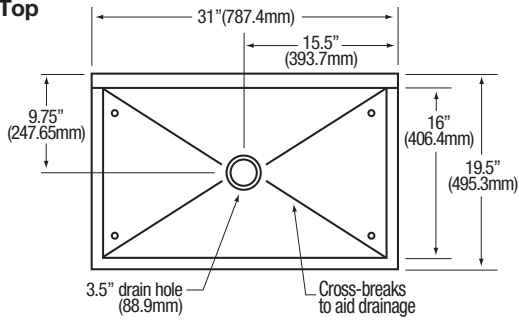

# COLUMBIA PRODUCTS SANI-LAV<sup>®</sup>

Wall Mounted Scrub Sink – Model 5320

Columbia does not recommend use with harsh chemicals.  
NSF/ANSI Standard 2 - Food Equipment.

**Parts List**

- (1) Wall Mount Sink
- (1) Strainer assembly with basket
- (2) Wall-mounting brackets
- (2) Support brackets

**Top**

**Front**

**Side**

**Floor Mounting Detail**

**Hole Configuration**