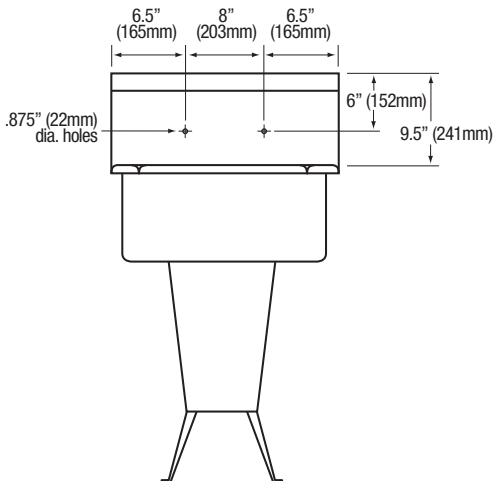

Top

Front

Side

Hole Configurations

Floor Mounting Detail