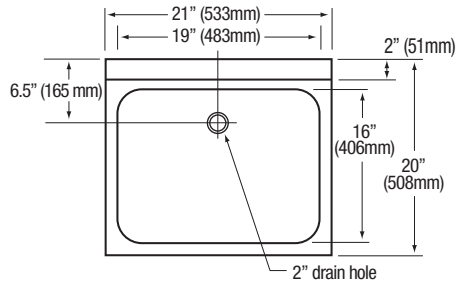

COLUMBIA PRODUCTS SANI-LAV[®]

Floor Mounted Sink – Model 5218

Columbia does not recommend use with harsh chemicals.
NSF/ANSI Standard 2 - Food Equipment.

Parts List

- (1) Floor mount sink and pedestal base
- (6) Washers and nuts for connecting sink to base
- (1) Strainer Assembly with Basket

Top

Front

Side

Hole Configurations

Floor Mounting Detail