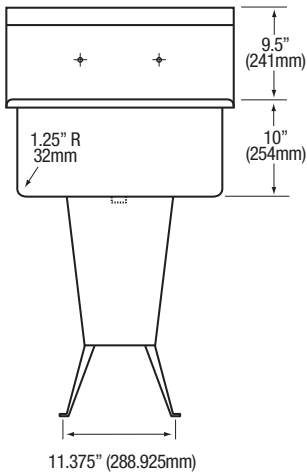

COLUMBIA PRODUCTS SANI-LAV[®]

Floor Mounted Sink – Model 5218

Columbia does not recommend use with harsh chemicals.
NSF/ANSI Standard 2 - Food Equipment.

Parts List

- (1) Floor mount sink and pedestal base
- (6) Washers and nuts for connecting sink to base
- (1) Strainer Assembly with Basket

Top

Front

Side

Hole Configurations

Floor Mounting Detail