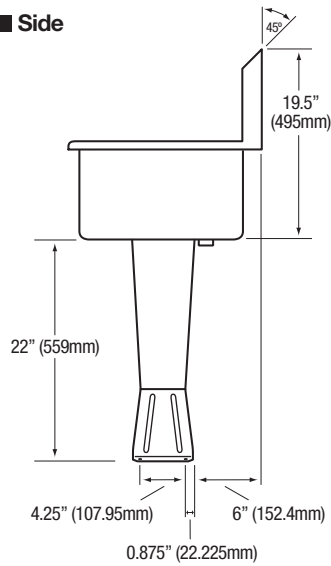

COLUMBIA PRODUCTS SANI-LAV[®]

Floor Mounted Sink – Model 5218

Columbia does not recommend use with harsh chemicals.
NSF/ANSI Standard 2 - Food Equipment.

Parts List

- (1) Floor mount sink and pedestal base
- (6) Washers and nuts for connecting sink to base
- (1) Strainer Assembly with Basket

Top

Front

Side

Hole Configurations

Floor Mounting Detail